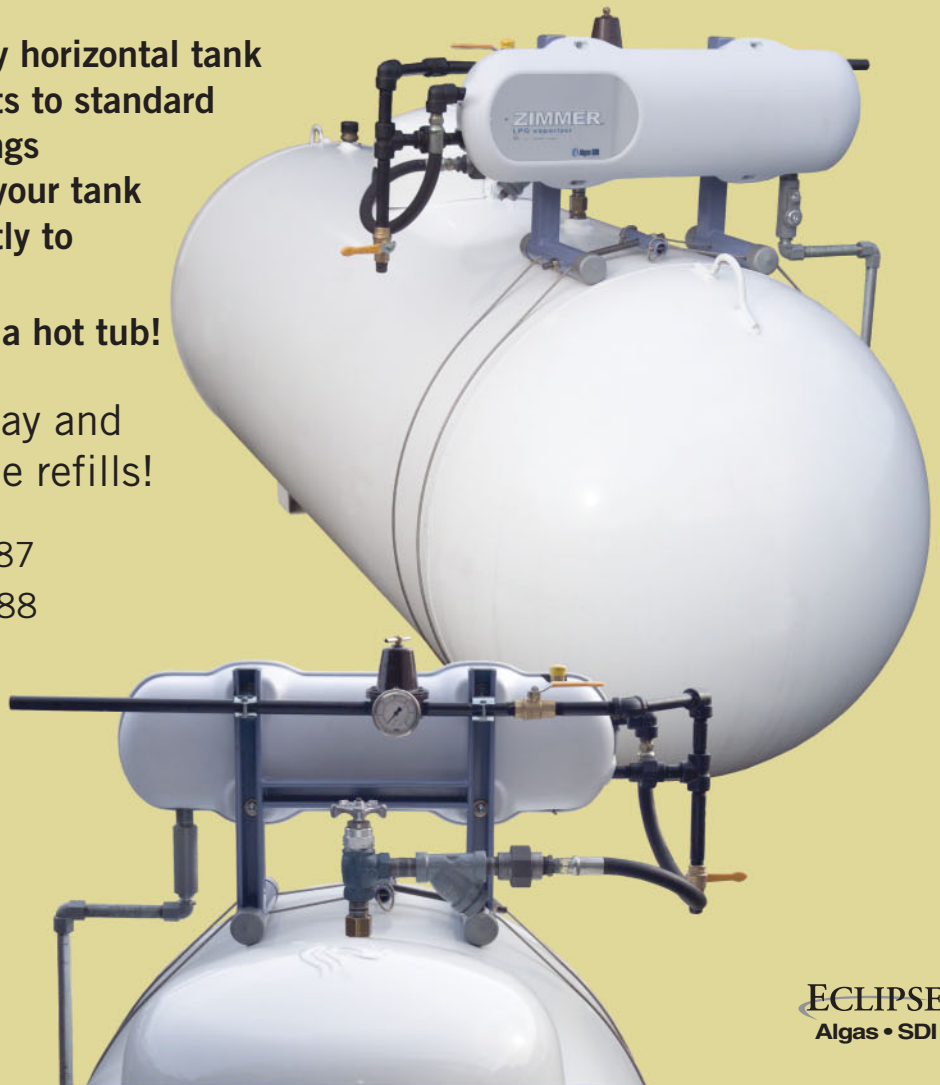

ZIMMER
the power of innovation

No room for that big tank? -20 Degrees & snow on the ground?

No problem! **ZIMMER** vaporizers allow full use of the propane prior to refills. Now mount your pre-piped **ZIMMER** vaporizer to your tank in minutes. Algas-SDI's new tank mount kit allows you to complete the piping assembly in the comfort of your shop.

NEW!

- Mounts directly to any horizontal tank
- Liquid piping connects to standard 3/4" Check Lock fittings
- No need to evacuate your tank
- Piping attaches directly to mounting bracket
- Easier than installing a hot tub!

Install a ZIMMER today and start making profitable refills!

Bracket Kit – P/N 80887

Piping Kit – P/N 80888

ISO 9001
Certified

ECLIPSE
Algas • SDI

Offered By:

Power Equipment Company
2011 Williamsburg Road
Richmond, Virginia 23231